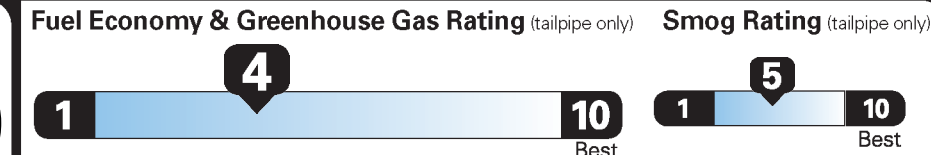

SAFETY/SECURITY

- ADVANCETRAC WITH RSC
- AIRBAGS - SAFETY CANOPY
- AUTO HIGH BEAMS
- BLIND SPOT DETECTION W/CTA
- DRIVER/PASS KNEE AIR BAGS
- DUAL STAGE FRONT AIRBAGS
- PERIMETER ALARM
- PERSONAL SAFETY SYSTEM™
- PRE-COLLISION ASSIST W/AEB
- TIRE PRESSURE MONITOR SYS

WARRANTY

- 4YR/50K MILE WARRANTY
- 4YR/50K PICKUPDELIVERY SVC
- 6YR/70K MI POWERTRAIN WARR

INCLUDED ON THIS VEHICLE

(MSRP)

EQUIPMENT GROUP 202A

11,625.00

- •ELEMENTS PACKAGE PLUS
- •LINCOLN CO-PILOT 360 PLUS PKG
- •PANORAMIC VISTA ROOF W/PWR SH
- •22" MACH ALLOY WHL W/ORNAMENT
- •LUXURY PACKAGE
- •CLASS IV TRAILER TOW PACKAGE
- •ILLUMINATION PACKAGE

OPTIONAL EQUIPMENT/OTHER

- P275/40R22 107 W-RATED TIRES NO CHARGE
- 50 STATE EMISSIONS 2,200.00
- CONVENIENCE-PAK LATE AVAIL NO CHARGE
- FULL REAR CONSOLE NO CHARGE
- FRONT LICENSE PLATE BRACKET NO CHARGE

PRICE INFORMATION

BASE PRICE	$58,700.00
TOTAL OPTIONS/OTHER	13,825.00
TOTAL VEHICLE & OPTIONS/OTHER	72,525.00
DESTINATION & DELIVERY	1,095.00

TOTAL BEFORE DISCOUNTS	73,620.00
@EQUIPMENT GROUP SAVINGS	- 1,500.00
TOTAL	$72,120.00

EPA DOT Fuel Economy and Environment

Gasoline Vehicle

Fuel Economy
20 MPG
combined city/hwy
17 city
24 highway
5.0 gallons per 100 miles

Standard SUVs range from 13 to 93 MPG. The best vehicle rates 136 MPGe.

You spend $2,500

more in fuel costs over 5 years compared to the average new vehicle.

Annual fuel cost $2,000

This vehicle emits 451 grams CO₂ per mile. The best emits 0 grams per mile (tailpipe only). Producing and distributing fuel also create emissions; learn more at fueleconomy.gov.

Actual results will vary for many reasons, including driving conditions and how you drive and maintain your vehicle. The average new vehicle gets 27 MPG and costs $7,500 to fuel over 5 years. Cost estimates are based on 15,000 miles per year at $2.70 per gallon. MPGe is miles per gasoline gallon equivalent. Vehicle emissions are a significant cause of climate change and smog.

fueleconomy.gov

Calculate personalized estimates and compare vehicles

GOVERNMENT 5-STAR SAFETY RATINGS

Overall Vehicle Score Not Rated
Based on the combined ratings of frontal, side and rollover. Should ONLY be compared to other vehicles of similar size and weight.

Frontal Crash Driver Passenger Not Rated Not Rated
Based on the risk of injury in a frontal impact. Should ONLY be compared to other vehicles of similar size and weight.

Side Crash Front seat Rear seat Not Rated Not Rated
Based on the risk of injury in a side impact.

Rollover Not Rated
Based on the risk of rollover in a single-vehicle crash.

Star ratings range from 1 to 5 stars (★★★★★), with 5 being the highest. Source: National Highway Traffic Safety Administration (NHTSA). www.safercar.gov or 1-888-327-4236

THE LINCOLN WAY™ APP
Your Dashboard of Services & Features

1. Download the Lincoln Way app* and you can:
2. Remotely start, lock and unlock your vehicle
   - Locate your vehicle and check approximate fuel range
   - Receive vehicle health alerts

The Lincoln Connect™ modem is active and sending vehicle data (e.g., diagnostics) to Lincoln. See in-vehicle Settings for connectivity options.

Lincoln Protect*

Insist on Lincoln Protect! The only extended service plan fully backed by Lincoln and honored at every Lincoln dealership in the U.S., Canada and Mexico. See your Lincoln dealer or visit www.LincolnOwner.com

WARNING: Operating, servicing and maintaining a passenger vehicle, pickup truck, van, or off-road vehicle can expose you to chemicals including engine exhaust, carbon monoxide, phthalates, and lead, which are known to the State of California to cause cancer and birth defects or other reproductive harm. To minimize exposure, avoid breathing exhaust, do not idle the engine except as necessary, service your vehicle in a well-ventilated area and wear gloves or wash your hands frequently when servicing your vehicle. For more information go to www.P65Warnings.ca.gov/passenger-vehicle.

SCAN OR TEXT 5LL6L02568 TO 59173

www.lincoln.com/help/privacy-terms/